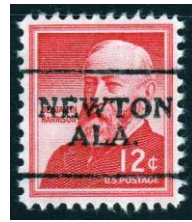

[93,1]
1922: ½.
1932 Bicentennial: ½, 1, 2~.
Prexy: ½, 1, 1½, 2, 3, 4½.
1940: 1Defense, 1Irving.
1945: 1FDR.
Liberty: ½, 1, 1¼, 2, 2½, 3, 4, 7, 9, 11, 12, 1J,
5W.
Liberty Coils: 2, 3, 4, 1J.
PA: 1, 1¼, 2, 3, 4, 5, 5R, 6, 6G, 6H, 7, 8, 8F,
8USPS, 10F, 10J, 10Z, 12, 13, 13F, 14, 16, 25.
PA Coils: 1, 3, 4, 5, 6E, 6F, 6V, 6.3, 8E, 8F, 10F.
Americana: 1, 3, 9, 11, 13.
Americana Coils: 7.9, 9.
GA: 2L, 05M.
1971: 8Partridge.
1972: 8Magi.
1973: 8Madonna, 8Tree.
1974: 10Angel.
1975: Prang, Madonna.
Airs: 5NYC, 9Delta, 11Jet, 11Jetcoil, 13Letter,
13Lettercoil.
Dues: 1959: 1, 2, 3, 5, 6, 7.